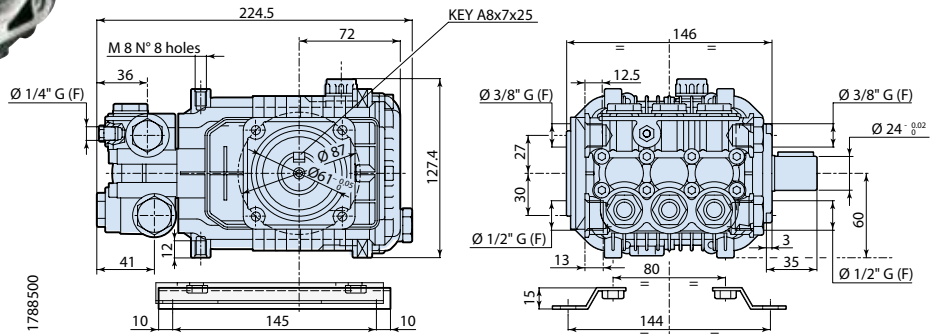

178 SERIES

Base on request, see pag.105.
Piedi a richiesta, vedi pag.105.

N version Solid shaft pump / Pompa albero maschio

XHW 1450 rpm N version Ø 24 mm

Pump - Pompa	Cod.	Output - Portata		Pressure - Pressione		Power - Potenza		RPM	Weight	Price
		l/min	gpm	bar	psi	hp	kw	N° giri/1'	Kg	€
XHW 08.15 N	23972	8	2.11	150	2200	3	2,2	1450	6,5	697,00
XHW 11.17 N	22543	11	2.90	170	2500	5	3,7	1450	6,5	697,00