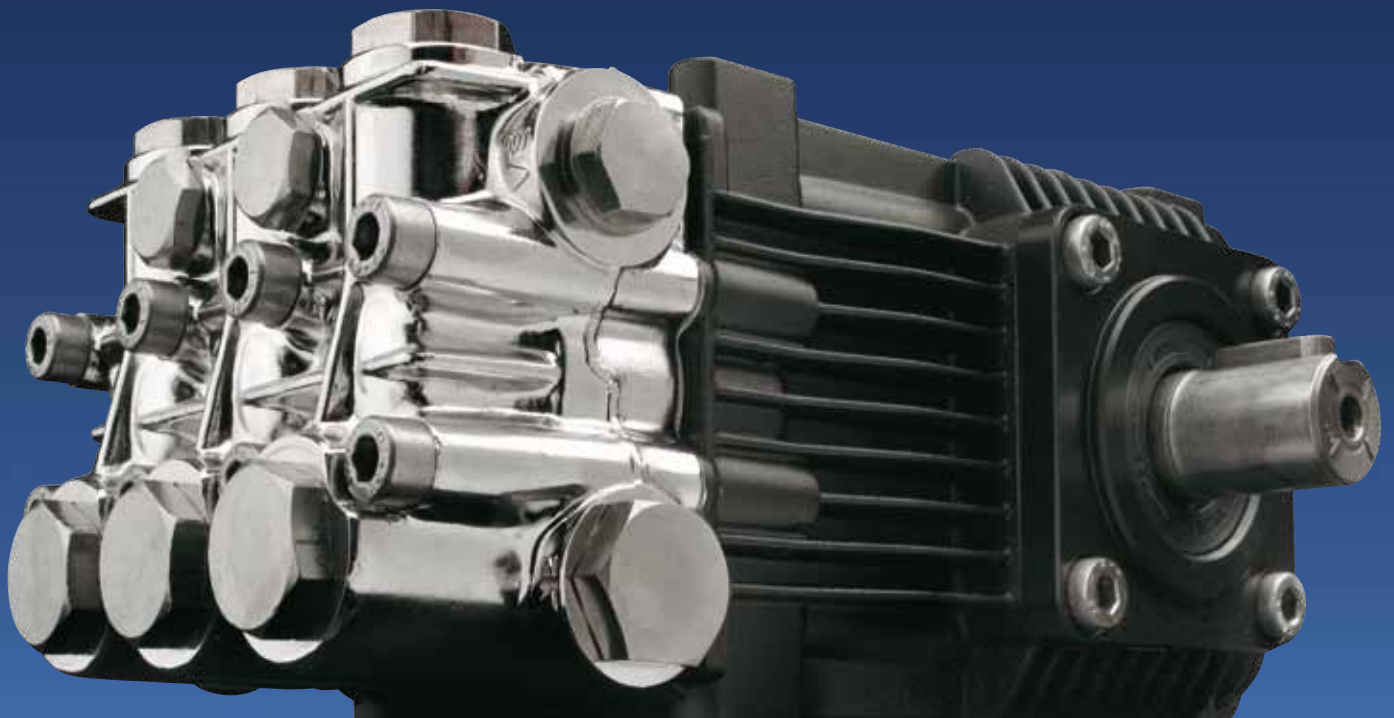

Hot Water 85°C

XHW
RHW
WHW
WHWL

> 101 Accessories
Accessori

Versions • Versioni

XHW

1450 rpm
N version ø 24 mm

RHW

950 - 1450 rpm
N version ø 24 mm

WHW

WHWL
1450 rpm
N version ø 24 mm