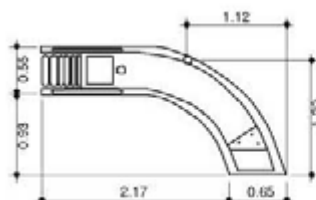

DIVING BOARD

Code	Description	PKG	WGT
120160	B Diving Board "S" type 1.6m	1	23
120200	B Diving Board Classic 2m	1	39

POOL SLIDE

Code	Description	PKG	WGT
120001	A Slide Curved Left	1	83
120002	A Slide Curved Right	1	83