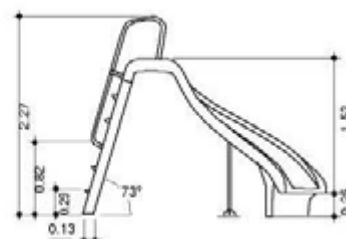

DIVING BOARD

Code	Description	PKG	WGT
120160	B Diving Board "S" type 1.6m	1	23
120200	B Diving Board Classic 2m	1	39

POOL SLIDE

Code	Description	PKG	WGT
120001	A Slide Curved Left	1	83
120002	A Slide Curved Right	1	83