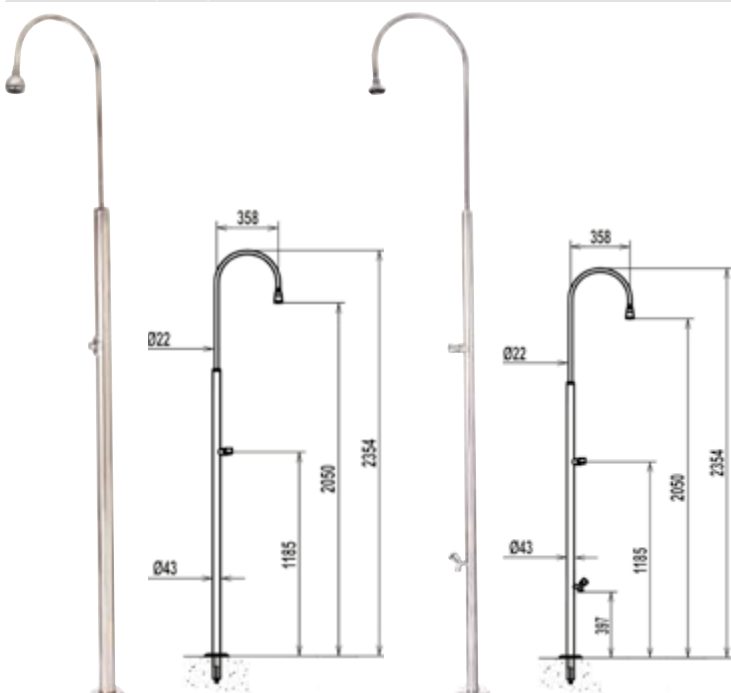

Simply clip connection to a standard garden hose.

Using of environmental durability engineered plastic material of PVC

Code	Description	PKG	WGT
120020	C Solar shower curved of 20L	1	6,4
120034	C Solar shower of 34L	1	13,8
120134	C Solar shower of 34L, foot wash	1	14,3
120140	C Aluminium alloy shower 40L, with foot washer	1	16

DESIGN SOLAR SHOWERS

Solar shower with chrome plated mixer for hot and cold water.

The water from the shower roll is heated up by the sun.

Simply clip connection to a standard garden hose.

Using of environmental durability engineered aluminium.

Code	Description	PKG	WGT
125281	B Solar shower with foot washer tap, Alu, anthracite 28L	1	
125282	B Solar shower with foot washer tap, Alu, wood 28L	1	
125285	B Solar shower with foot washer tap, Alu, silver 28L	1	
125301	B Solar shower with foot washer tap, Alu, anthracite 30L	1	
125401	B Solar shower with foot washer tap, Alu, black 40L	1	
125402	B Solar shower with foot washer tap, Alu, wood 40L	1	
125430	B 30 cm Stainless Steel Extended pipe	1	