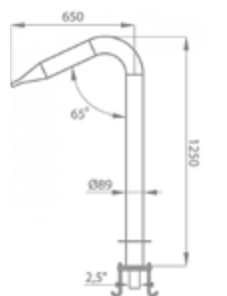

WATERFALLS

| Code | Description | PKG | WGT |
|--------|--------------------------|-----|-----|
| 109100 | A Moon 300 AISI304 D50 | | |
| 109102 | A Moon 400 AISI304 D50 | | |
| 109104 | A Moon 500 AISI304 D63 | | |
| 109106 | A Cobra 400 AISI304 D50 | | |
| 109108 | A Cobra 500 AISI304 D63 | | |
| 109110 | A Design 310 AISI304 D50 | | |
| 109112 | A Design 375 AISI304 D63 | | |

WATER JETS

| Code | Description | PKG | WGT |
|--------|----------------------------------------|-----|-----|
| 109140 | A Water Jet Midi A D40mm AISI304 D50 | | |
| 109141 | A Water Jet Midi B D40mm AISI304 D50 | | |
| 109142 | A Water Jet Midi A+B D40mm AISI304 D50 | | |
| 109150 | A Water Jet Tahiti AISI316 1 1/2" | | |
| 109151 | A Water Jet Tahiti nozzle "A" AISI316 | | |
| 109152 | A Water Jet Tahiti nozzle "B" AISI317 | | |
| 109153 | A Water Jet Tahiti nozzle "C" AISI318 | | |
| 109154 | A Water Jet Tahiti nozzle "D" AISI319 | | |
| 109160 | A Water Jet XXL A D89mm AISI316 2 1/2" | | |
| 109161 | A Water Jet XXL B D89mm AISI316 2 1/2" | | |

WATER CURTAINS

| Code | Description | PKG | WGT |
|--------|---------------------------------------------------------------------|-----|-----|
| 109190 | A Water curtain AISI304 500mm 1 x 6/4"BM / 6-10 m ³ /h | | |
| 109191 | A Water curtain AISI304 1000mm 2 x 6/4"BM / 14-17 m ³ /h | | |
| 109192 | A Water curtain AISI304 1500mm 4 x 2"BM / 24-28 m ³ /h | | |
| 109193 | A Water curtain AISI304 2000mm 4 x 2"BM / 32-40 m ³ /h | | |

AIR GEYSERS

| Code | Description | PKG | WGT |
|--------|-------------------------------------|-----|-----|
| 107500 | A Air geyser, width 500mm for foil | | |
| 107501 | A Air geyser, width 500mm for tiles | | |
| 107502 | A Air geyser with sealing for foil | | |
| 107503 | A Air geyser with sealing for tiles | | |
| 107524 | A Air bed AISI304, 2 x 40mm width | | |
| 107526 | A Air bed AISI304, 2 x 60mm width | | |