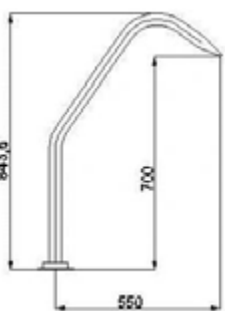

WATERFALLS

| Code | Description | PKG | WGT |
|--------|--------------------------|-----|-----|
| 109100 | A Moon 300 AISI304 D50 | | |
| 109102 | A Moon 400 AISI304 D50 | | |
| 109104 | A Moon 500 AISI304 D63 | | |
| 109106 | A Cobra 400 AISI304 D50 | | |
| 109108 | A Cobra 500 AISI304 D63 | | |
| 109110 | A Design 310 AISI304 D50 | | |
| 109112 | A Design 375 AISI304 D63 | | |

WATER JETS

| Code | Description | PKG | WGT |
|--------|----------------------------------------|-----|-----|
| 109140 | A Water Jet Midi A D40mm AISI304 D50 | | |
| 109141 | A Water Jet Midi B D40mm AISI304 D50 | | |
| 109142 | A Water Jet Midi A+B D40mm AISI304 D50 | | |
| 109150 | A Water Jet Tahiti AISI316 1 1/2" | | |
| 109151 | A Water Jet Tahiti nozzle "A" AISI316 | | |
| 109152 | A Water Jet Tahiti nozzle "B" AISI317 | | |
| 109153 | A Water Jet Tahiti nozzle "C" AISI318 | | |
| 109154 | A Water Jet Tahiti nozzle "D" AISI319 | | |
| 109160 | A Water Jet XXL A D89mm AISI316 2 1/2" | | |
| 109161 | A Water Jet XXL B D89mm AISI316 2 1/2" | | |

WATER CURTAINS

| Code | Description | PKG | WGT |
|--------|---------------------------------------------------------------------|-----|-----|
| 109190 | A Water curtain AISI304 500mm 1 x 6/4"BM / 6-10 m ³ /h | | |
| 109191 | A Water curtain AISI304 1000mm 2 x 6/4"BM / 14-17 m ³ /h | | |
| 109192 | A Water curtain AISI304 1500mm 4 x 2"BM / 24-28 m ³ /h | | |
| 109193 | A Water curtain AISI304 2000mm 4 x 2"BM / 32-40 m ³ /h | | |

AIR GEYSERS

| Code | Description | PKG | WGT |
|--------|-------------------------------------|-----|-----|
| 107500 | A Air geyser, width 500mm for foil | | |
| 107501 | A Air geyser, width 500mm for tiles | | |
| 107502 | A Air geyser with sealing for foil | | |
| 107503 | A Air geyser with sealing for tiles | | |
| 107524 | A Air bed AISI304, 2 x 40mm width | | |
| 107526 | A Air bed AISI304, 2 x 60mm width | | |