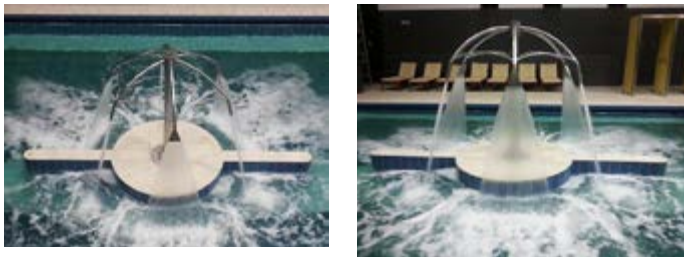

WATER JET UMBRELLAS

Code	Description	PKG	WGT
109170	A Water Jet - Umbrella AISI304 D1200mm		
109171	A Water Jet - Umbrella AISI316 L D1200mm		
109172	A Water Jet - Umbrella AISI304 D1400mm		
109173	A Water Jet - Umbrella AISI316 L D1400mm		
109174	A Water Jet - Umbrella AISI316 L D1600mm		
109175	A Water Jet - Umbrella AISI316 L D1600mm