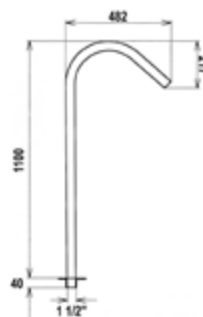

WATERFALLS

| Code | Description | PKG | WGT |
|--------|--------------------------|-----|-----|
| 109100 | A Moon 300 AISI304 D50 | | |
| 109102 | A Moon 400 AISI304 D50 | | |
| 109104 | A Moon 500 AISI304 D63 | | |
| 109106 | A Cobra 400 AISI304 D50 | | |
| 109108 | A Cobra 500 AISI304 D63 | | |
| 109110 | A Design 310 AISI304 D50 | | |
| 109112 | A Design 375 AISI304 D63 | | |

WATER JETS

| Code | Description | PKG | WGT |
|--------|----------------------------------------|-----|-----|
| 109140 | A Water Jet Midi A D40mm AISI304 D50 | | |
| 109141 | A Water Jet Midi B D40mm AISI304 D50 | | |
| 109142 | A Water Jet Midi A+B D40mm AISI304 D50 | | |
| 109150 | A Water Jet Tahiti AISI316 1 1/2" | | |
| 109151 | A Water Jet Tahiti nozzle "A" AISI316 | | |
| 109152 | A Water Jet Tahiti nozzle "B" AISI317 | | |
| 109153 | A Water Jet Tahiti nozzle "C" AISI318 | | |
| 109154 | A Water Jet Tahiti nozzle "D" AISI319 | | |
| 109160 | A Water Jet XXL A D89mm AISI316 2 1/2" | | |
| 109161 | A Water Jet XXL B D89mm AISI316 2 1/2" | | |

WATER CURTAINS

| Code | Description | PKG | WGT |
|--------|---------------------------------------------------------------------|-----|-----|
| 109190 | A Water curtain AISI304 500mm 1 x 6/4"BM / 6-10 m ³ /h | | |
| 109191 | A Water curtain AISI304 1000mm 2 x 6/4"BM / 14-17 m ³ /h | | |
| 109192 | A Water curtain AISI304 1500mm 4 x 2"BM / 24-28 m ³ /h | | |
| 109193 | A Water curtain AISI304 2000mm 4 x 2"BM / 32-40 m ³ /h | | |

AIR GEYSERS

| Code | Description | PKG | WGT |
|--------|-------------------------------------|-----|-----|
| 107500 | A Air geyser, width 500mm for foil | | |
| 107501 | A Air geyser, width 500mm for tiles | | |
| 107502 | A Air geyser with sealing for foil | | |
| 107503 | A Air geyser with sealing for tiles | | |
| 107524 | A Air bed AISI304, 2 x 40mm width | | |
| 107526 | A Air bed AISI304, 2 x 60mm width | | |