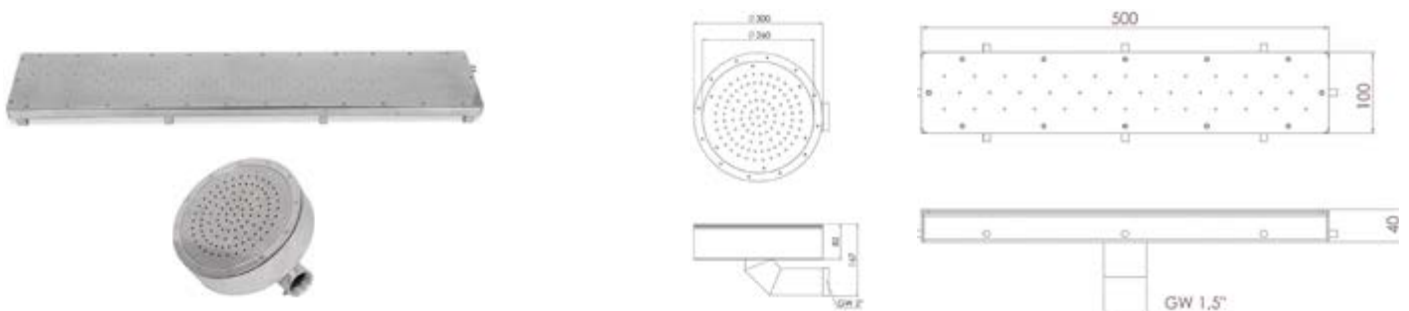

AIR GEYSERS

Code	Description	PKG	WGT
107500	A Air geyser, width 500mm for foil		
107501	A Air geyser, width 500mm for tiles		
107502	A Air geyser with sealing for foil		
107503	A Air geyser with sealing for tiles		
107524	A Air bed AISI304, 2 x 40mm width		
107526	A Air bed AISI304, 2 x 60mm width