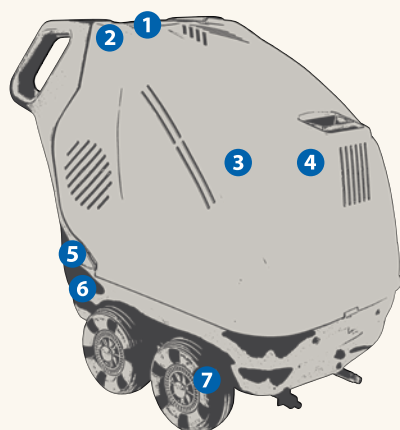

MV951 w/ extension
Gun w/lance · Pistola con prolunga (41089)

Lance
Lancia (40826)

HP hose 10m
Tubo HP 10m (SAE100 R1) (3160160)

Wash Nozzles
Ugello 1/4 MEG
HOT 1515N (3083) - 1505
HOT 2015N (3086) - 15045

Sandblast Pro
Sandblasting kit
Kit sabbiane (40629)

Rotopower Pro
Turbo nozzle lance kit
Lancia con getto rotante
HOT 1515N (40965)
HOT 2015N (40966)

RE150 · RE170 · RE200
Lance · Lancia
RE150 (40654) · RE170 (40694)
RE200 (40695)

DRE
Double lance · Lancia doppia (3160620)

HP hose 20m
Tubo HP 20m (SAE100 R1) (40643)

Filtro ai sali polifosfati
Filtro con sali polifosfato in cristalli 3/4" G (F-M) (51094)

RLV
Kit avvolgitubo
Senza tubo HP (40840)

Pipe Jet Pro 8m/16m (120° C max)
Pipe drain cleaning kit
Kit ugello pulizia tubazioni
8m (40647) / 16m (40648)

Ugello a vapore
Steam nozzle
Ugello vapore (50250)

TDV
Roller nozzle
Testina doppio ugello (3025)

Foam Nozzle
1/4 Meg low pressure nozzle
Ugello per bassa pressione 1/4 MEG (3251)[2525] For/Per DRE-TDV

Detergent chemicals
Car · Auto (40613) 24 units
Motorbikes · Motociclette (40614) 24 units
Boat · Barche (40615) 24 units
Universal · Universale (40616) 24 units

Sand (5kg)
Calibrated and filtered sand
Sabbia calibrata e filtrata (3207)

Sigillante
H.P. connection sealing
Frenafletti sigillante per raccordi (40693)

MV 880
Gun · Pistola (40698)

1. Signalne lampice: napon, gorivo, voda
2. Regulator temperature vode sa termostatom
3. Boiler vode
4. Nehrđjuća glava boiler

5. Spremnik i priključak za detrdžent
6. 15l dizel rezervoar
7. 4 kotača