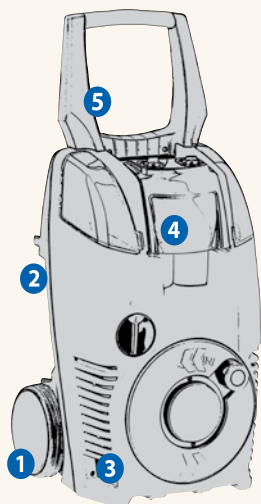

X-Roller Brush Chem SL

Roller brush chem kit
Kit spazzola rotante con serbatoio detergente
(40598)
(40597)*

X-Roller Brush Flex Head SL

Roller Brush Flexible Head Pro kit
Kit spazzola rotante snodata
(40604)
(40603)*

Twister SL

Large surface cleaner kit
Kit pulitore per grandi superfici
(40521)*

Twister Chem SL

Large surface cleaner w/detergent kit
Kit pulitore per grandi superfici con serbatoio detergente
(40522)*

Detergent chemicals

Car · Auto
(40613) 24 units
Motorbikes · Motociclette
(40614) 24 units
Boat · Barche
(40615) 24 units
Universal · Universale
(40616) 24 units

Suction water kit

Kit aspira-acqua
(40821)*

Rotopower SL

Turbo nozzle head kit
Kit testina con getto rotante
(40590)*

8m Extension hose kit SL

Kit tubo di prolunga 8m
(40618)
(40617)*

Pipe Jet SL 8m/16m

Pipe drain cleaning kit
Kit pulizia tubazioni
8m (2620590) · 16m (2620600)
8m (40619) · 16m (40620)*

DRS SL

Underbody lance kit
Kit lancia sottoscocca
(40453)
(40622)*

Sandblast SL

Sandblasting lance kit
Kit lancia sabbiate
(40369)
(40623)*

Sand (5kg)

Calibrated and filtered sand
Sabbia calibrata e filtrata
(3207)

Inlet kit

Garden hose kit
Tubo da giardinaggio
(40679)
(40762)*

Water filter kit

Kit filtro acqua, inlet-outlet 3/4"G (F-M)
60 Mesh
(40743)
(40744)*

Click Fast kit (ø 3/4")

Water inlet fitting w/quick coupling kit
Kit attacco rapido con presa entrata acqua
(3212)

* w/packaging · con confezione

TSS®
Total Stop
SYSTEM

1. Kolica sa integriranim kotačima za lakše pomicanje
2. Drška prilagođena korisniku
3. Ugrađen držač za pribor
4. Ugrađen držač za elektrini kabel
5. Bubanj za namatanje crijeva