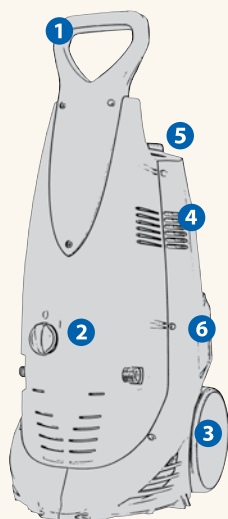

RLW
Hose reel kit
Kit avvolgitubo
(40680)

8m Extension hose kit SL
Kit tubo di prolunga 8m
(3081080)
(40927)*

Pipe Jet SL 8m/16m
Pipe drain cleaning kit
Kit pulizia tubazioni
8m (2620590) · 16m (2620600)
8m (40619)* · 16m (40620)*

DRS SL Under-body lance kit
Kit lancia sottoscocca
(40811)
(40812)*

Sandblast SL Sandblasting lance kit
Kit lancia sabbiate
(40813)
(40814)*

Sand (5kg)
Calibrated and filtered sand
Sabbia calibrata e filtrata
(3207)

Inlet kit
Garden hose kit Tubo da giardinaggio
(40679)
(40762)*

Water filter kit *Kit filtro acqua, inlet-outlet 3/4"G (F-M) 60 Mesh*
(40743)
(40744)*

Click Fast kit (ø 3/4")
Water inlet fitting w/quick coupling kit
Kit attacco rapido con presa entrata acqua
(3212)

TSS®
Total Stop
SYSTEM